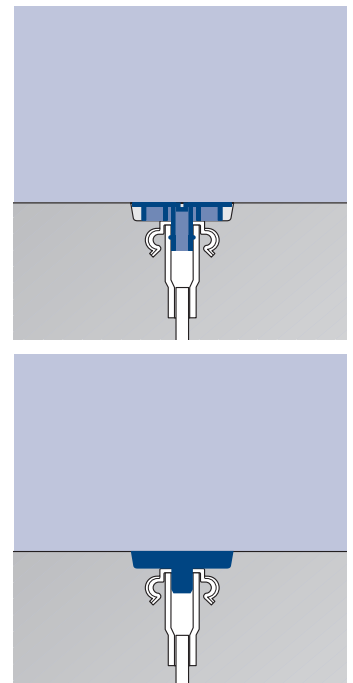

PFEIFER External Cap, large PFEIFER Screw Cap

Item-No. 05.218

Item-No. 05.219

PFEIFER

Thread System

Accessories

PFEIFER External Caps, large are used to seal any PFEIFER Thread Anchors, if the anchors were cast in recessed using PFEIFER Recess Discs or PFEIFER Magnetic Fixing. PFEIFER External Caps, large prevent various substances such as residual concrete, dust, snow etc. from penetrating into the socket, protecting the anchor thread from clogging up, enabling it to be used again in subsequent handling operations.

protecting purpose, designed for a permanent and even surfaced sealing. By using an allen screw the Screw Cap can be screwed into the socket and can be unscrewed as well later on. If there is any corrosive atmosphere, the stainless steel type should be used.

In order to preserve the anchor socket, we recommend to lubricate it in both cases.

PFEIFER Screw Caps serve the same

Material PFEIFER External Cap, large:
Plastic, grey

Material PFEIFER Screw Cap:
Steel zinc-plated or
stainless steel 1.4571

PFEIFER Screw Cap							PFEIFER External Cap, large			
Ref. No. zinc-plated	Ref. No. stainless-steel	Thread Size	Anchor Size	Dimensions mm Key Size	D	d	Ref. No.	Dimensions mm a	Rd	Weight approx. kg/100 Pieces
05.219.123	05.219.124	M12	Rd 12	5	50	10	05.218.120	50	12	0,43
05.219.143	05.219.144	M14	Rd 14	5	55	10	05.218.140	55	14	0,56
05.219.163	05.219.164	M16	Rd 16	5	59	10	05.218.160	59	16	0,75
05.219.183	05.219.184	M18	Rd 18	5	62	10	05.218.180	62	18	0,88
05.219.203	05.219.204	M20	Rd 20	5	73	10	05.218.200	73	20	1,08
05.219.243	05.219.244	M24	Rd 24	6	77,5	12	05.218.240	78	24	1,40
05.219.303	05.219.304	M30	Rd 30	6	93,5	12	05.218.300	94	30	2,36
05.219.363	05.219.364	M36	Rd 36	6	104,5	12	05.218.360	105	36	2,88
05.219.423	05.219.424	M42	Rd 42	10	114,5	15				
05.219.523	05.219.524	M52	Rd 52	10	134,5	15				