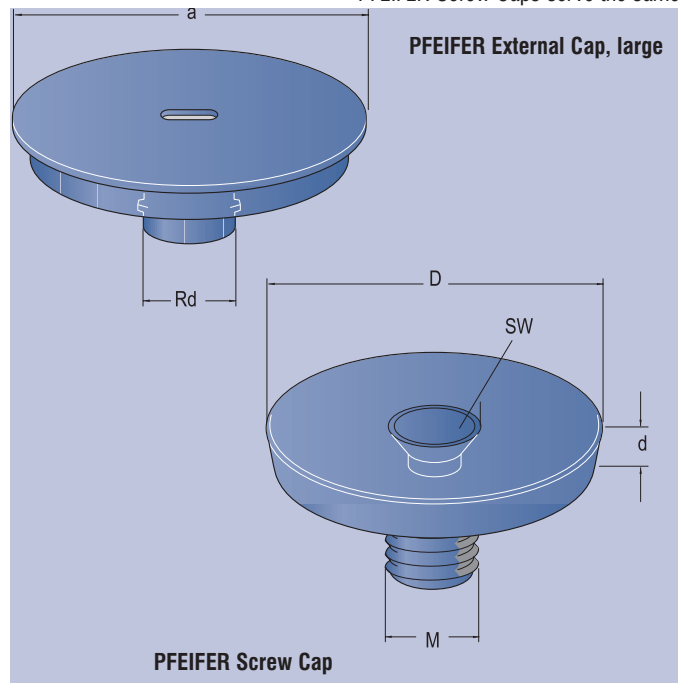

PFEIFER External Cap, large PFEIFER Screw Cap

Item-No. 05.218

Item-No. 05.219

PFEIFER

Thread System

Accessories

PFEIFER External Caps, large are used to seal any PFEIFER Thread Anchors, if the anchors were cast in recessed using PFEIFER Recess Discs or PFEIFER Magnetic Fixing. PFEIFER External Caps, large prevent various substances such as residual concrete, dust, snow etc. from penetrating into the socket, protecting the anchor thread from clogging up, enabling it to be used again in subsequent handling operations.

protecting purpose, designed for a permanent and even surfaced sealing. By using an allen screw the Screw Cap can be screwed into the socket and can be unscrewed as well later on. If there is any corrosive atmosphere, the stainless steel type should be used.

In order to preserve the anchor socket, we recommend to lubricate it in both cases.

PFEIFER Screw Caps serve the same

Material PFEIFER External Cap, large:
Plastic, grey

Material PFEIFER Screw Cap:
Steel zinc-plated or
stainless steel 1.4571

PFEIFER Screw Cap							PFEIFER External Cap, large			
Ref. No. zinc-plated	Ref. No. stainless-steel	Thread Size	Anchor Size	Dimensions mm Key Size	D	d	Ref. No.	Dimensions mm a	Rd	Weight approx. kg/100 Pieces
05.219.123	05.219.124	M12	Rd 12	5	50	10	05.218.120	50	12	0,43
05.219.143	05.219.144	M14	Rd 14	5	55	10	05.218.140	55	14	0,56
05.219.163	05.219.164	M16	Rd 16	5	59	10	05.218.160	59	16	0,75
05.219.183	05.219.184	M18	Rd 18	5	62	10	05.218.180	62	18	0,88
05.219.203	05.219.204	M20	Rd 20	5	73	10	05.218.200	73	20	1,08
05.219.243	05.219.244	M24	Rd 24	6	77,5	12	05.218.240	78	24	1,40
05.219.303	05.219.304	M30	Rd 30	6	93,5	12	05.218.300	94	30	2,36
05.219.363	05.219.364	M36	Rd 36	6	104,5	12	05.218.360	105	36	2,88
05.219.423	05.219.424	M42	Rd 42	10	114,5	15				
05.219.523	05.219.524	M52	Rd 52	10	134,5	15				